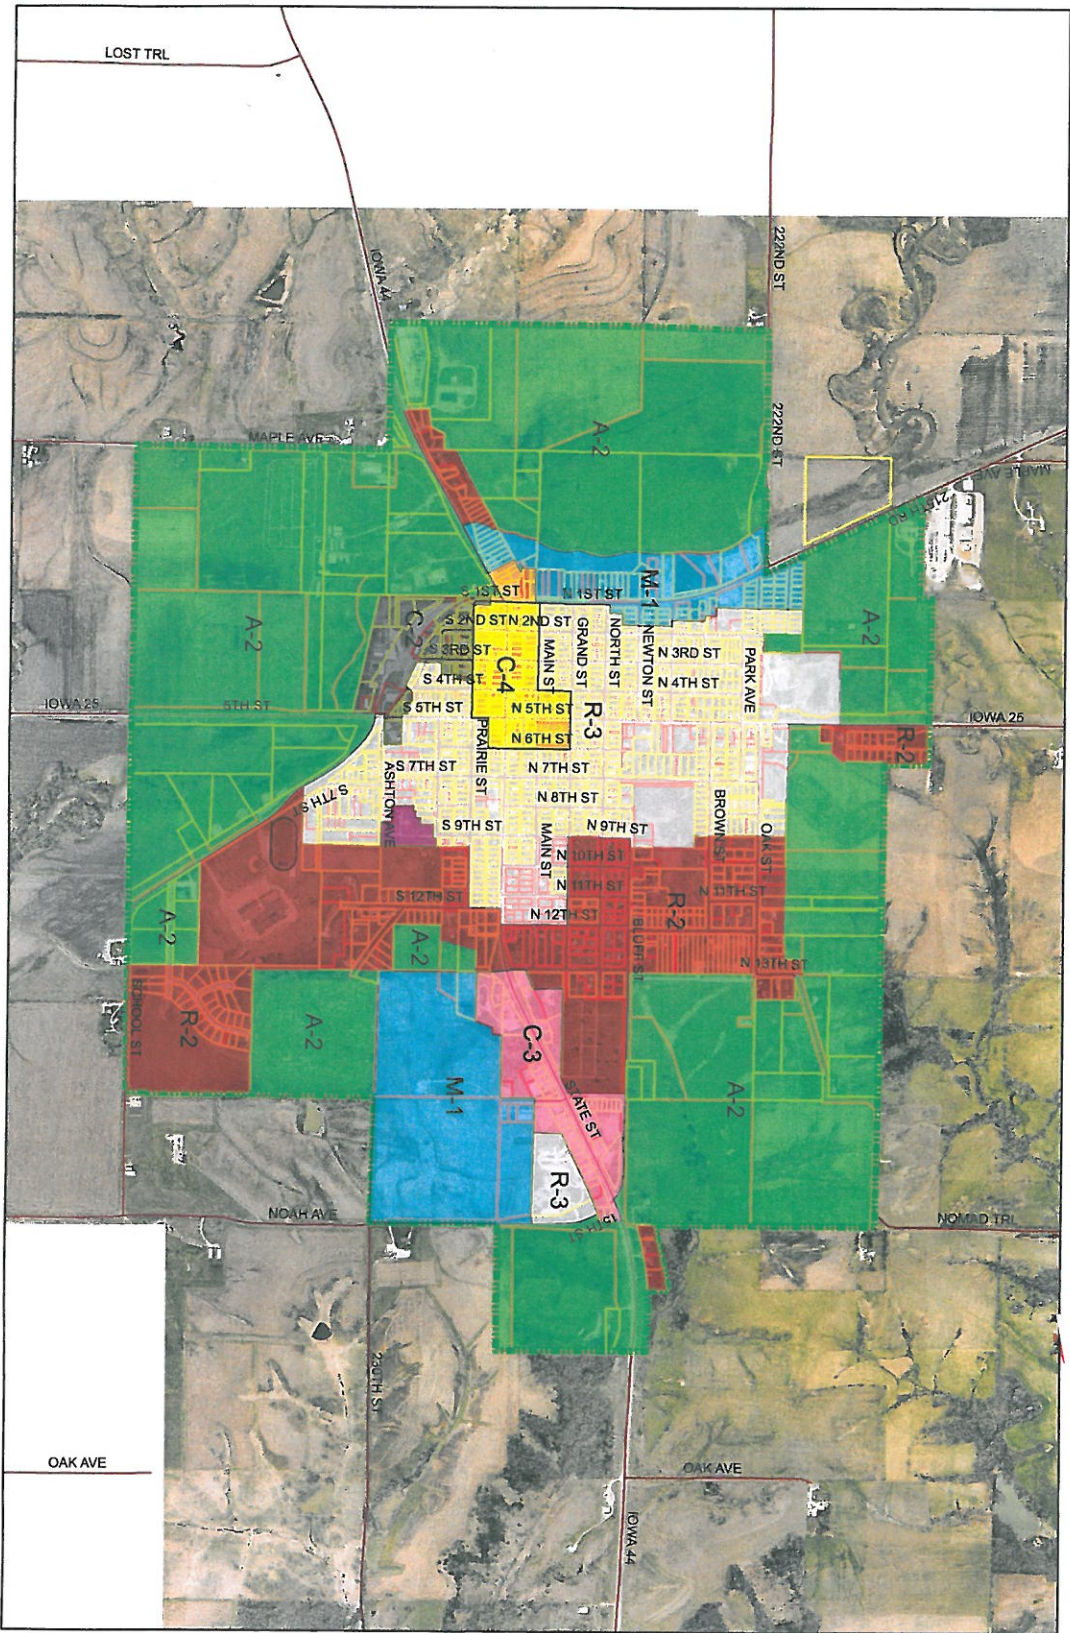

City of Guthrie Center Zoning Map

Legend

Zoning

Zone_Dist

- R-2
- R-3
- A-2
- C-1
- C-2
- C-3
- C-4
- M-1
- M-2
- R-4
- Corporate_Limits

This is to certify that this is the Official Zoning Map referred to in the Zoning Ordinance of Guthrie Center, Iowa as adopted the _____ day of _____

Attest: Mayor, Dennis Kunkle